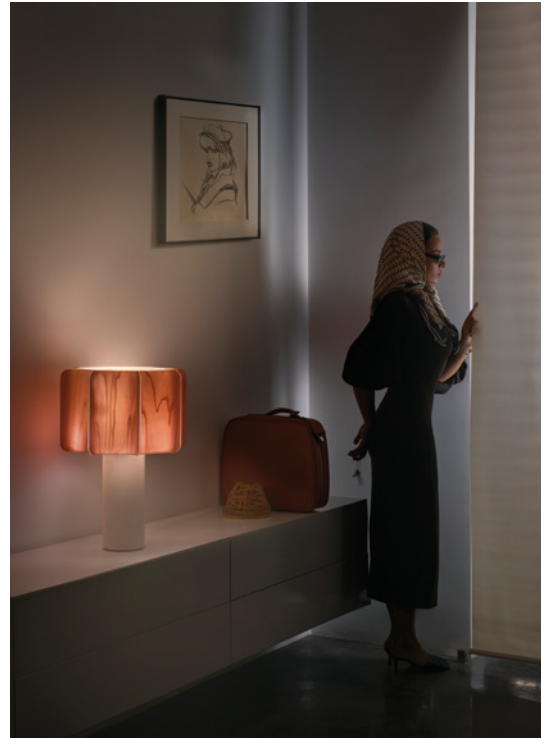

PACKAGING

Box Size: 40 x 40 x 46 cm

Box Volume: 0.074 m³

Weight: Gross - 4.2 Kg | Net - 2.2 Kg

SELECT FROM FOLLOWING

RECOMMENDED WOOD VENEER FINISHES

- 20 - Ivory White
- 21 - Natural Cherry
- 22 - Natural Beech
- 26 - Red
- 28 - Blue
- 29 - Grey
- 33 - Pale Rose
- 34 - Sea Blue

CERAMIC BASE, ACRYLIC FRAME & CABLE FINISHES

- BK - Matte Black / Black Frame & Black Cable
- WH - Matte White / White Frame & White Cable