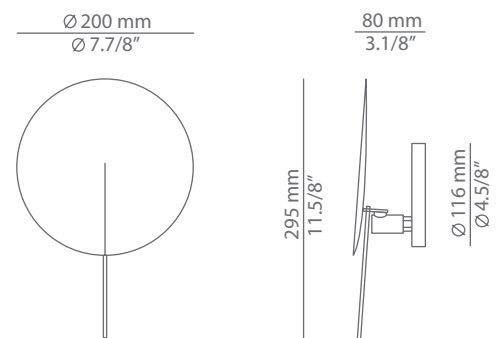

### Description

Metallic wall light providing indirect light. Decorative stick.

Pictures above might not show the specified dimensions or material. They are for illustration purposes only.

### Ordering information

Product Code	Lamp	Finish
A-3220L	LED 15W (led included) (2700K / Ang 120° / >80 CRI) 230V / Typ* 1092 lumens Dimmable Triac	<ul style="list-style-type: none"> <li>44 CP Copper</li> <li>61 S GLD Satin Gold</li> <li>76 WH White</li> <li>CUSTOM</li> </ul>