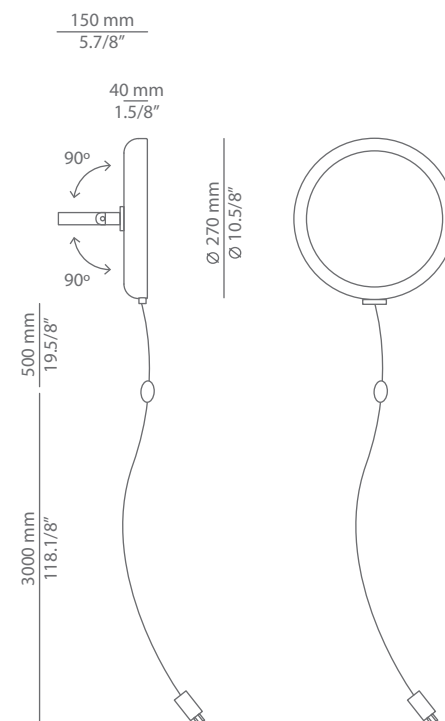

SPECIAL REQUIREMENTS

Custom versions

We offer custom plated or RAL finishes. Alternate lamping and sizes available for projects. Consult our offices.

Special instructions