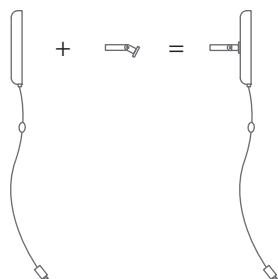

Product includes

Code	Description
M-4066	1 Mood shade
114061XX0	1 wall support stem

M-4066 + wall support stem: