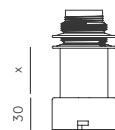

Ø300 - B038 (Oro/Cromo)
Ø600 - B035 (Oro/Cromo)

EN

FINISHES

Support:
Matt Black

Wheel:
Matt Black

MATERIALS

Steel

SPECIFICATIONS (UE)

E27 Max. 60W (Not included)
220-240 V, 50/60 Hz,
IP20, Class I

IP20     

ENERGY LABEL

A ++

POSSIBLE MODIFICATIONS

Pendant possibility with C1010

RECOMMENDED BULB

Ø300 - B038 (Gold/Chrome)
Ø600 - B035 (Gold/Chrome)

TEC

200/280

Ø300/600

30 x

Ø60