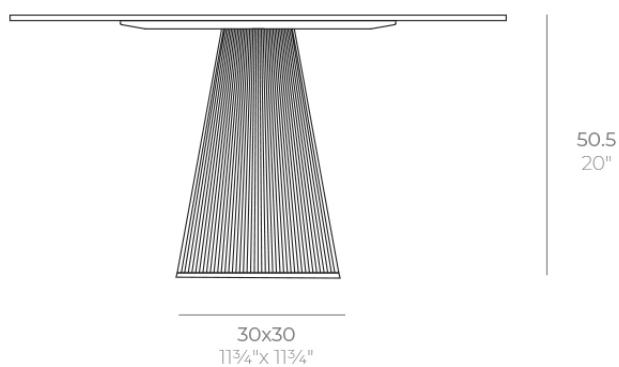

Products / Low Tables / Gatsby Base 30x30x50cm S50

Gatsby base 30x30x50cm s50

by Ramón Esteve

The Gatsby collection, designed by Ramón Esteve for Vondom, recalls the Art Déco lighting. Those crazy twenties. “Something new, extraordinary, beautiful, simple but sophisticatedly designed” said Francis Scott Fitzgerald about his aims for the novel he was about to write. The Great Gatsby was born in an age of prosperity, parties and excess. They called it “the American Dream”.

Info

Description

Weight: 4.4 Kg

GATSBY Mesa Base Cuadrada 30x30x50.5cm S50
GATSBY Square Base Table 30x30x50.5cm S50
ref. 54451

TABLE TOP - SOBRE

■	69 x 69 cm 27 ¹ / ₄ " x 27 ¹ / ₄ "
■	79 x 79 cm 31" x 31"

Accessories

- TABLE 10mm
- TABLE 12mm
- TABLE DEKTON

Finishes

finishes

BASIC

Ref. 54451

orange

ice