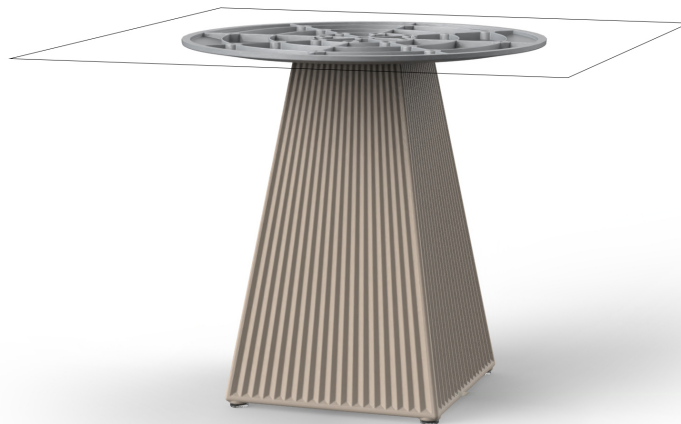

Products / Low Tables / Gatsby Base 30x30x50cm S50

Gatsby base 30x30x50cm s50

by Ramón Esteve

The Gatsby collection, designed by Ramón Esteve for Vondom, recalls the Art Déco lighting. Those crazy twenties. “Something new, extraordinary, beautiful, simple but sophisticatedly designed” said Francis Scott Fitzgerald about his aims for the novel he was about to write. The Great Gatsby was born in an age of prosperity, parties and excess. They called it “the American Dream”.

Info

Description

Weight: 4.4 Kg

GATSBY Mesa Base Cuadrada 30x30x50.5cm S50
GATSBY Square Base Table 30x30x50.5cm S50
ref. 54451

TABLE TOP - SOBRE

■	69 x 69 cm 27 ¹ / ₄ " x 27 ¹ / ₄ "
■	79 x 79 cm 31" x 31"

Accessories

- TABLE 10mm
- TABLE 12mm
- TABLE DEKTON

Finishes

finishes

BASIC

Ref. 54451

orange

ice