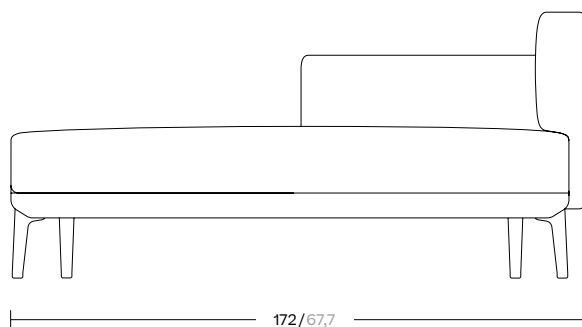

Left daybed

Designer
Rodolfo Dordoni

Collection
Boma

Reference
KS2500600

1/5

The Boma collection, designed by Rodolfo Dordoni for Kettal, was born from the need of high performances of outdoor environment, without sacrificing the increasing demand for comfort that new products have to face. Therefore the structure is organized around a frame entirely made of aluminum, capable of hiding in the essentiality of its lines either the quality of the used materials and the chance of easy articulation in different compositions.

cm/inch