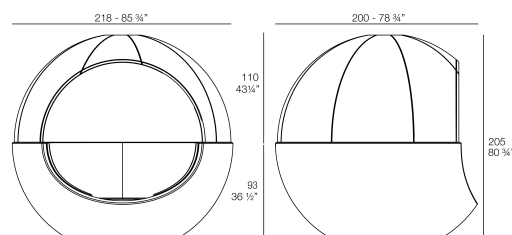

MOON Daybed con parasol
MOON daybed with sunroof

FINISHES

BASIC

Ref. 54326

Matt Polyethylene

- ICE
- WHITE
- BLACK
- BRONZE
- STEEL
- ANTHRACITE
- RED
- PISTACHIO
- ORANGE
- KHAKI
- NAVY