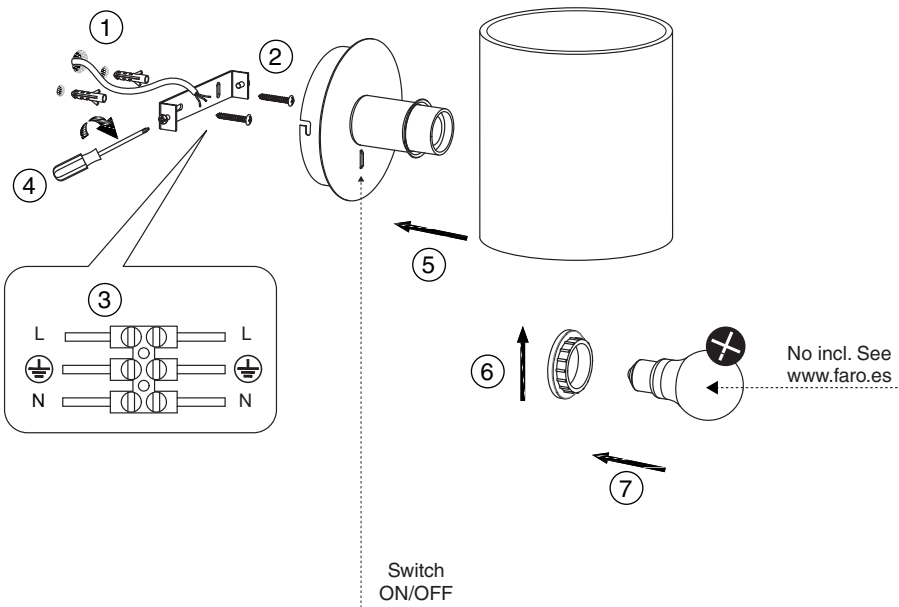

- 20032-80 GUADALUPE black+beige
- 20032-81 GUADALUPE black+green

- 29996 LUPE chrome+beige
- 20032-88 LUPE black+beige

TECHNICAL FEATURES

1 X E27 MAX 15W LED no incl. + Reader LED HIGH POWER 1W 3000K 100lm