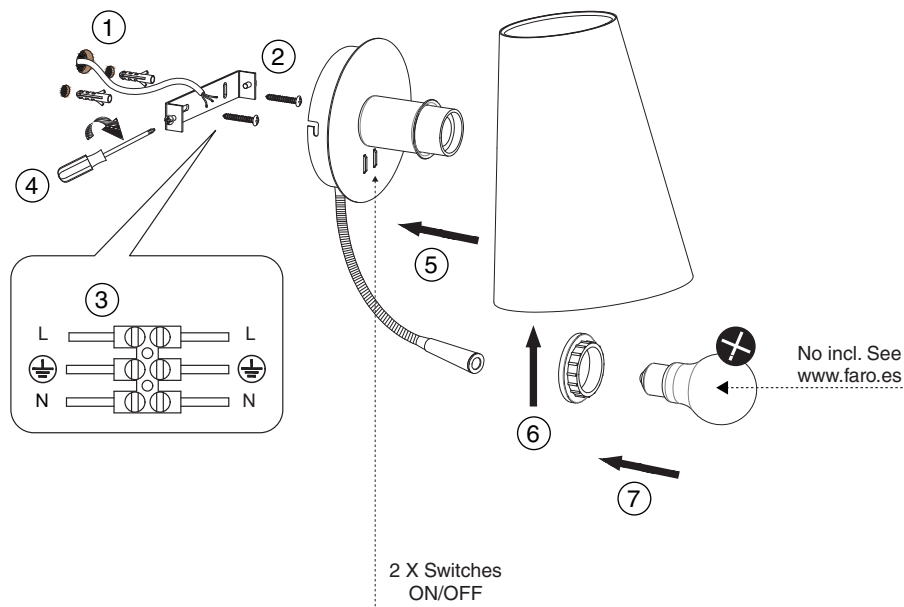

- 20032-80 GUADALUPE black+beige
- 20032-81 GUADALUPE black+green

- 29996 LUPE chrome+beige
- 20032-88 LUPE black+beige

TECHNICAL FEATURES

1 X E27 MAX 15W LED no incl. + Reader LED HIGH POWER 1W 3000K 100lm