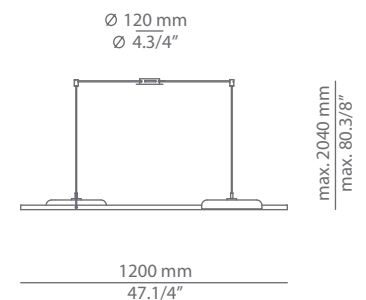

T-4062S with surface canopy

SPECIAL REQUIREMENTS

Custom versions

We offer custom plated or RAL finishes.

Alternate lamping and sizes available for projects.

Consult our offices.