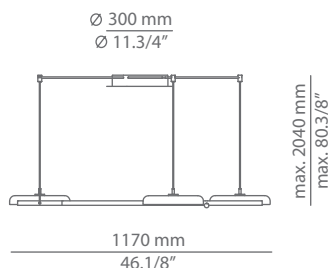

T-4063R with recessed canopy