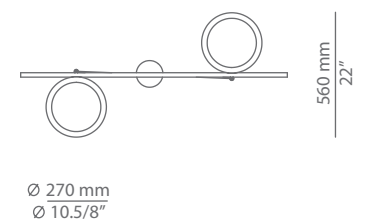

Special instructions

estiluz®

ESTILUZ, S.A.
Carretera d'Ogassa, s/n
17860 Sant Joan de les Abadesses
T+34 972 720 125
F+34 972 720 796

estiluz@estiluz.com
www.estiluz.com