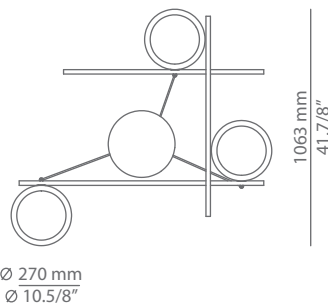

Special instructions

estiluz®

ESTILUZ S.A.
Cammertera di'Oggassa, s/n
178660 Sant Joam de les Albadesses
T:+34 972 720 125
F:+34 972 720 796

estiluz@estiluz.com
www.estiluz.com