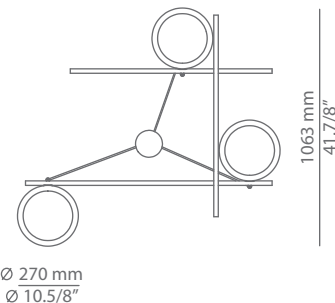

Special instructions

estiluz®

ESTILUZ S.A.
Cammertera di'Oggassa, s/n
178660 Sant Joam de les Albadesses
T:+34 972 720 125
F:+34 972 720 796

estiluz@estiluz.com
www.estiluz.com