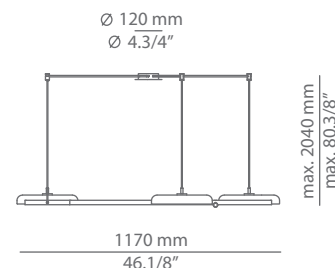

T-4063S with surface canopy

SPECIAL REQUIREMENTS

Custom versions

We offer custom plated or RAL finishes.

Alternate lamping and sizes available for projects.

Consult our offices.