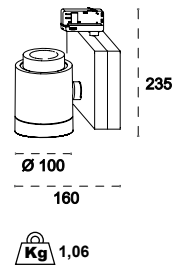

TRACK is sold separately.  
Refs available in [www.faro.es](http://www.faro.es)

**TECHNICAL FEATURES - CARACTERÍSTICAS TÉCNICAS**

**NANO CYLINDER LED**

**MINI CYLINDER LED**

**CYLINDER LED**