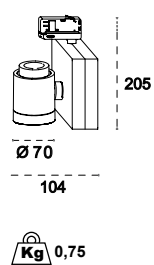

TRACK is sold separately.  
Refs available in [www.faro.es](http://www.faro.es)

**TECHNICAL FEATURES - CARACTERÍSTICAS TÉCNICAS**

**NANO CYLINDER LED**

**MINI CYLINDER LED**

**CYLINDER LED**