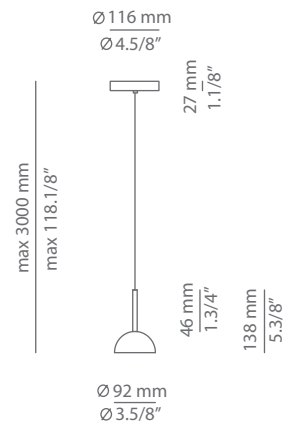

CUPOLINA

T-3934S

surface suspension lamp

Date	Type
Project	
Location	
Model #	Quantity
Specifier	

Description

Suspension lamp with metal body, aluminium dome head, acrylic lens diffuser and integrated LED. Adjustable height and individual canopy. Suitable for creating compositions.

Pictures above might not show the specified dimensions or material. They are for illustration purposes only.

Ordering information

Product Code	Lamp	Finish								
T-3934S	LED 6,2W (led included) (2700K / Ang 120° / >90 CRI / 350mA) 100V - 240V / Typ* 725 lumens Non dimmable	<table border="0"> <tr> <td>26 BLK</td> <td>Black</td> </tr> <tr> <td>74 WH</td> <td>White</td> </tr> <tr> <td>59 TC</td> <td>Terracotta</td> </tr> <tr> <td>CUSTOM</td> <td></td> </tr> </table>	26 BLK	Black	74 WH	White	59 TC	Terracotta	CUSTOM	
26 BLK	Black									
74 WH	White									
59 TC	Terracotta									
CUSTOM										

Special instructions

CUPOLINA

T-3934R

recessed suspension lamp

Date	Type
Project	
Location	
Model #	Quantity
Specifier	

Description

Suspension lamp with metal body, aluminium dome head, acrylic lens diffuser and integrated LED.
Adjustable height and individual canopy.
Recessed canopy and remote driver.
False ceiling for recessed canopy is required (Ø 45mm drill).

Pictures above might not show the specified dimensions or material. They are for illustration purposes only.

Ordering information

Product Code	Lamp	Finish
T-3934R	LED 6,2W (led included) (2700K / Ang 120° / >90 CRI / 350mA) 230V / Typ* 725 lumens Dimmable Triac	26 BLK Black 74 WH White 59 TC Terracotta CUSTOM