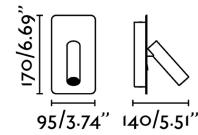

Specifications

Bulb:	HIGHT POWER LED 3W 3000K
Bulb included:	Yes
Transformer:	Driver
Transformer included:	Yes
Voltage:	100-240V
IP:	20
Class:	I
Material:	Steel and aluminium
Designer:	NAHTRANG
Volume:	0.00142 m3