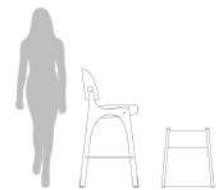

ACHES II BAR STOOL

BEYOND MEMORY COLLECTION

Joana Santos Barbosa, 2022

DIMENSIONS

Bar Height. 112cm|44,10" Width. 50cm|19,69" Depth. 57cm|22,44" Seat Height. 78cm|30,71"
Counter Height. 102cm|40,16" Width. 50cm|19,69" Depth. 57cm|22,44" Seat Height. 68cm|26,78"

The Arches II bar stool is a redesign of the original dining chair. Suggesting the complexity of utopian cities, organized by the principles of symmetry and ideal forms, the profile shows details that seem to be drawn from large architectural structures. The raised backrest is subtly elevated by the structure, whereas a folded brass bar arises as a support element that prevents the contact of the arches with the floor.