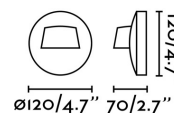

Bulb:	LED 3W 3000K CRI>80 250lms
Bulb included:	Yes
Transformer:	Driver
Transformer included:	Yes
Voltage:	220-240V
IP:	44
Class:	II
Material:	Polycarbonate and PMMA diffuser
Designer:	
Length:	70 mm
Net Width:	120 mm
Height:	120 mm
Diameter:	120 Ø
Net Weight:	0.26 kg
Volume:	0.00118 m3