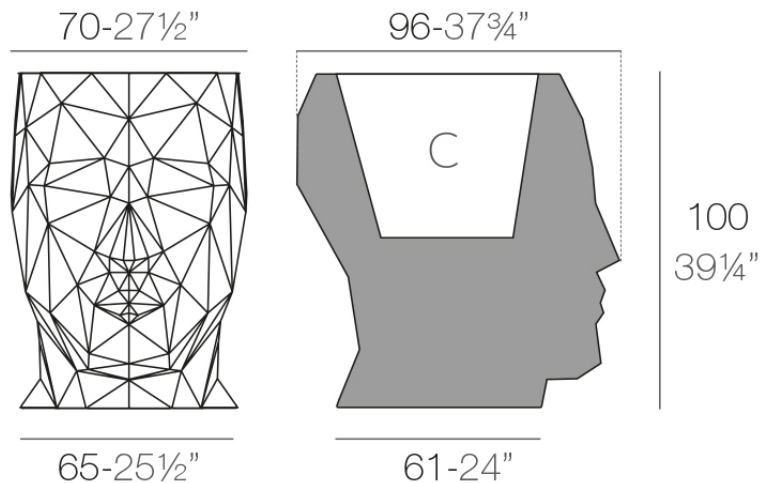

Info

Description

Pot made of polyethylene resin by rotational moulding. 100% Recyclable. Item suitable for indoor and outdoor use. Available in different finishes.

Weight: 17.02 Kg

ADAN Maceta 100
ADAN Planter 100