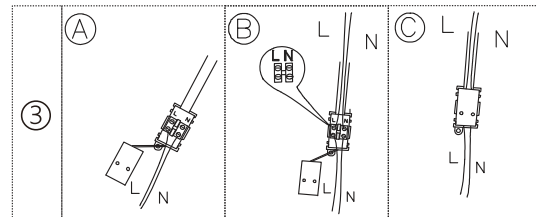

No incl. See
www.faro.es

24007-10 chrome+white
24007-11 chrome+beige
24007-12 chrome+black

24006-10 chrome+white
24006-11 chrome+beige
24006-12 chrome+black

TECHNICAL FEATURES

1 X E27 MAX 15W LED no incl. + Reader LED HIGH POWER 1W 2700K 90 lm CRI>80