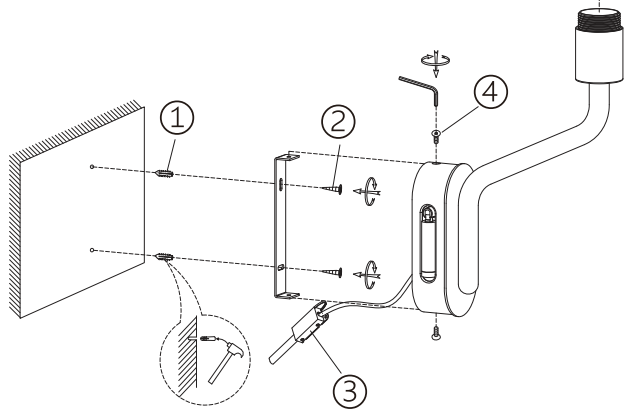

No incl. See
www.faro.es

24007-10 chrome+white
24007-11 chrome+beige
24007-12 chrome+black

24006-10 chrome+white
24006-11 chrome+beige
24006-12 chrome+black

TECHNICAL FEATURES

1 X E27 MAX 15W LED no incl. + Reader LED HIGH POWER 1W 2700K 90 lm CRI>80