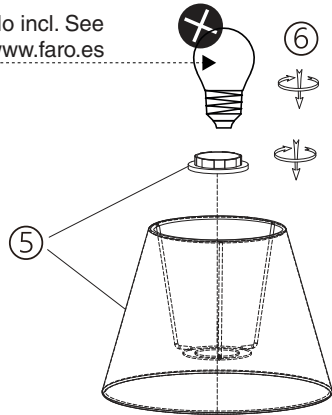

No incl. See
www.faro.es

24007-10 chrome+white
24007-11 chrome+beige
24007-12 chrome+black

24006-10 chrome+white
24006-11 chrome+beige
24006-12 chrome+black

TECHNICAL FEATURES

1 X E27 MAX 15W LED no incl. + Reader LED HIGH POWER 1W 2700K 90 lm CRI>80