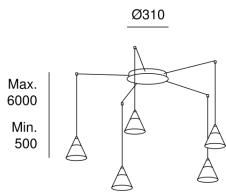

Veneto Surfaced 5 Bodies

Benedito Design

15-A031-60-DO

Pendant Veneto Surfaced 5 Bodies LED 25W 2700K CASAMBI Black 1340lm

TECHNICAL FEATURES

Power (W) : 25W

Total power consumption of light (W) : 26.9W

Real lumens : 1340

Real lm/W : 50

Correlated Colour Temperature (CCT) : LED warm-white 2700K

Dimming protocol : Casambi

Lens / reflector angle : FLOOD 58°

Structure material : Aluminium, Steel

Structure finish : Black

Diffuser material : Methacrylate

Diffuser finish : Sandblasted

Brand : MEANWELL

Voltage / frequency : 100-240V/50-60Hz

Power Factor : 0.90

THD% : 20

Useful life : 50.000h L80B20

Max. temperature : 25°C

Warranty : 5 Years