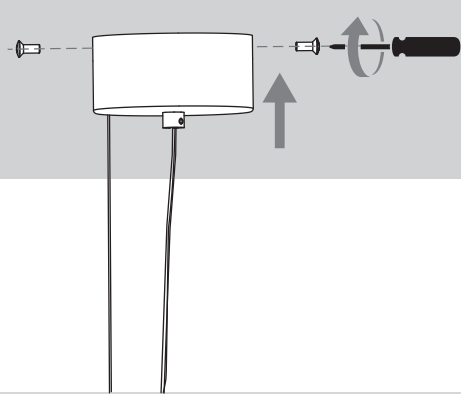

i LightForLife

1	2
3	4
5	6

11

12

13