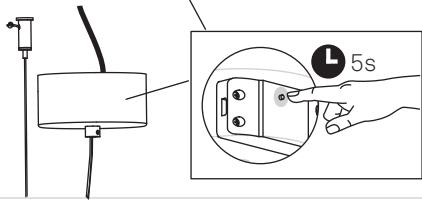

i LightForLife

1	2
3	4
5	6