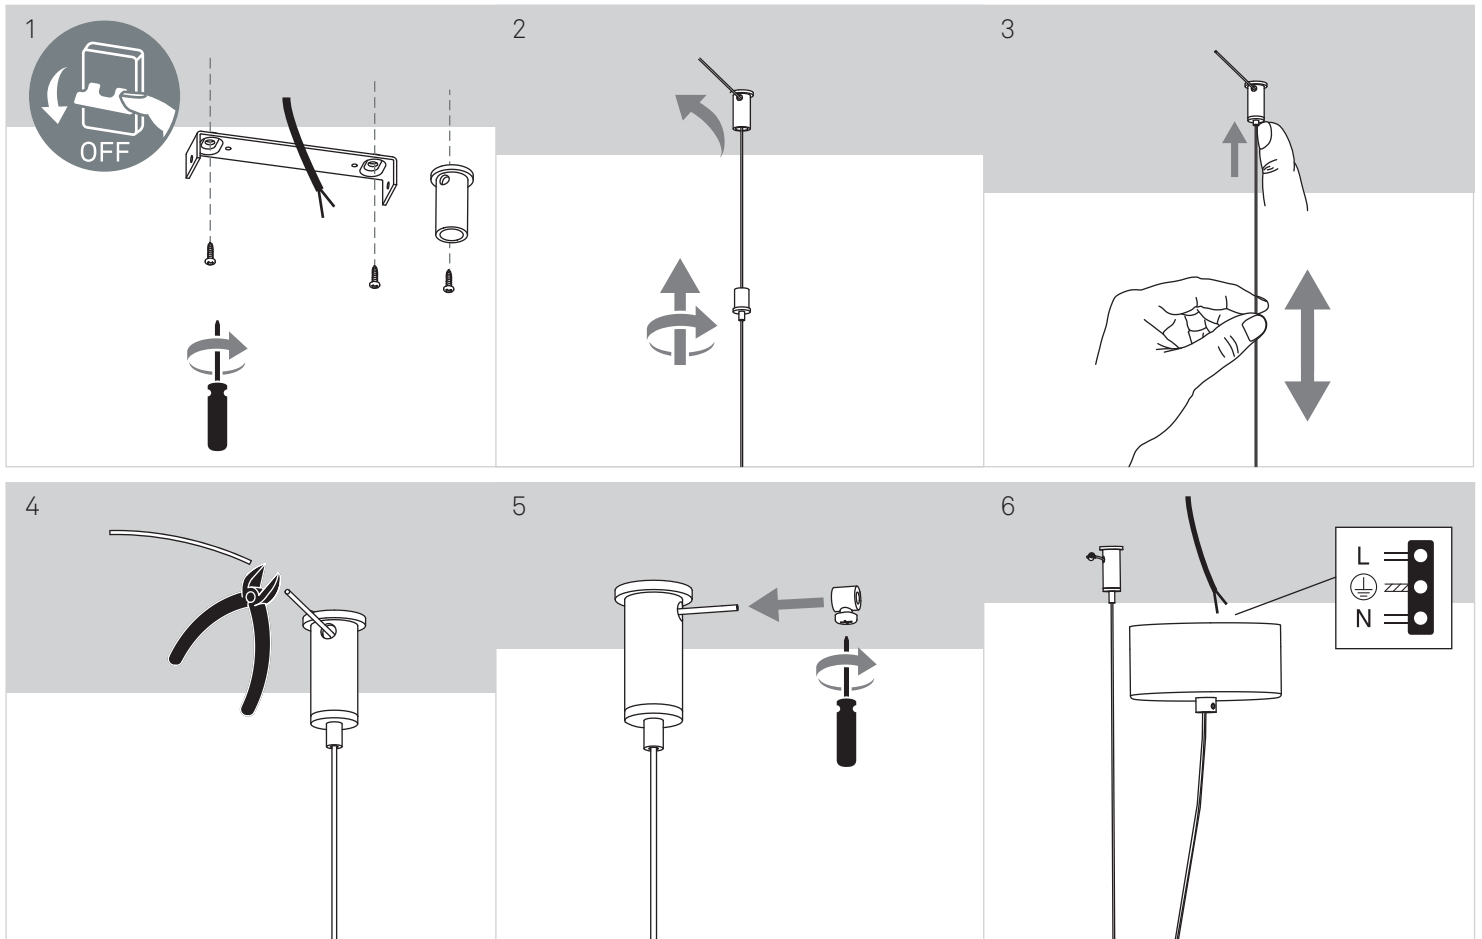

LightForLife

2.4 GHz
5GHz

1 ON

2 smartapp.tuya.com/lightforlifesmart

3 ON

4 5s

5

6

APP

+

leds-c4.com/sites/default/files/media/files/manual-lightforlife-en.pdf

CASAMBI

1 ON

2 casambi.com

3 ON

4