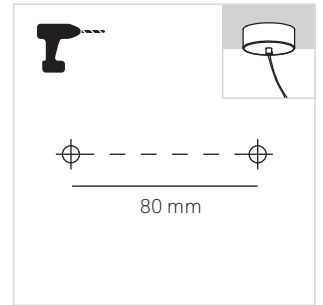

NOWAY

PENDANT 477

LEDS C4

LightForLife

2.4 GHz
5GHz

1 ON

2 smartapp.tuya.com/lightforlifesmart

3 ON