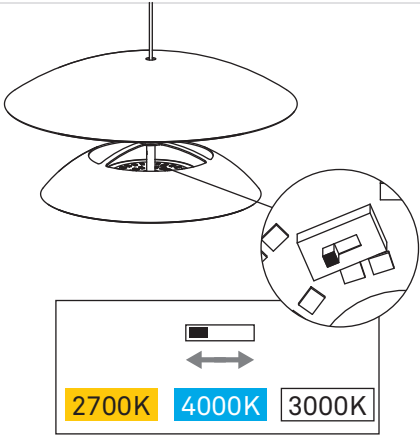

i LightForLife

1	2
3	4
5	6

11

12

13