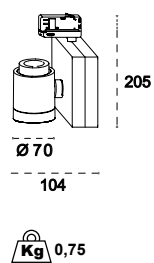

TRACK is sold separately.
Refs available in www.faro.es

TECHNICAL FEATURES - CARACTERÍSTICAS TÉCNICAS

NANO CYLINDER LED

MINI CYLINDER LED

CYLINDER LED