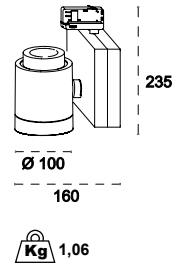

TRACK is sold separately.
Refs available in www.faro.es

TECHNICAL FEATURES - CARACTERÍSTICAS TÉCNICAS

NANO CYLINDER LED

MINI CYLINDER LED

CYLINDER LED