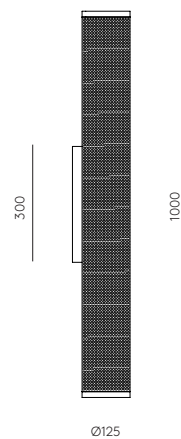

FITO

DESIGNED BY PEPE FORNAS, 2020 · A1286

ES

ACABADOS

Metal:
Negro Mate

Rejilla:
Oro Mate

MATERIALES

Acero

FINISHES

Metal:
Matt Black

Shade:
Matt Brass

MATERIALS

Steel

SPECIFICATIONS (UE)

T8 Led 14W (Included)
3000K
220-240 V, 50/60 Hz
IP20, Class I

IP20    

ENERGY LABEL

A ++

BULBS INCLUDED

T8 / 14W

TEC

Ø125