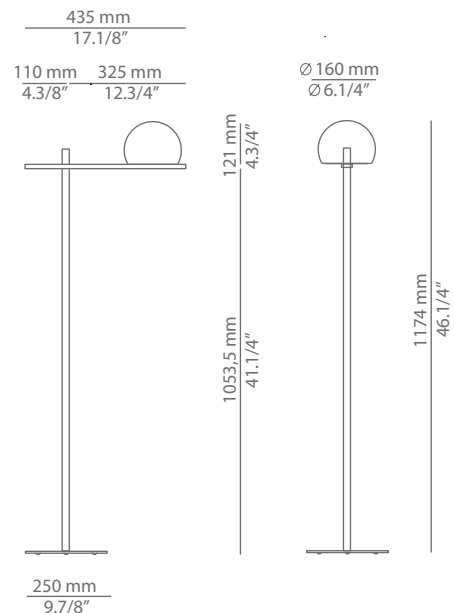

# CIRC

p-3729 / p-3729X

floor lamp

Date	Type
Project	
Location	
Model #	Quantity
Specifier	

## Description

Metallic floor lamp providing direct and indirect light.  
 Suitable for indoor locations (glass shade and on/off cord switch).  
 Suitable for outdoor locations (polyethylene shade).

p-3729    $\frac{IP}{20}$   $960^\circ$

p-3729X    $\frac{IP}{65}$   $850^\circ$

Pictures above might not show the specified dimensions or material. They are for illustration purposes only.

## Ordering information

Product Code	Lamp	Finish
<p>p-3729</p> <p>INDOOR</p>	<p>LED 8W (2700K / Ang 120° / &gt;80 CRI) / 230V (included) </p> <p>Typ* 720 lumens / Glass shade</p> <p>On / Off cord switch</p>	<p>26 BLK Black</p> <p>61 S GLD Satin Gold</p>
<p>p-3729X</p> <p>OUTDOOR</p>	<p>LED 8W (2700K / Ang 120° / &gt;80 CRI) / 230V (included) </p> <p>Typ* 720 lumens / Polyethylene shade</p>	<p>26 BLK Black</p> <p>80 RT Rust</p>