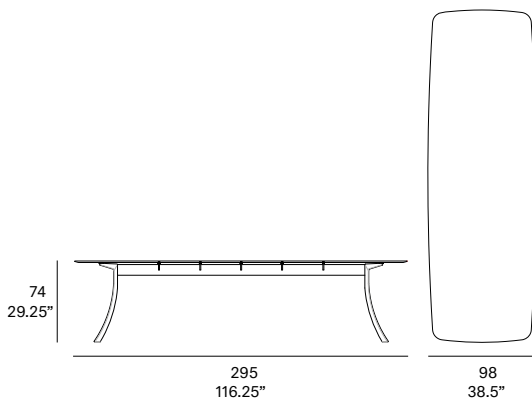

outdoor

Falcata outdoor

Rectangular dining table / mesa rectangular

Lievore Altherr Molina 2016

C926

Dining table with structure made of high resistance aluminum profile and legs of injected aluminum, finished with polyester powder. Tabletop options: HPL Trespa® 13 mm/0.51" thick, FENIX NTM® 12 mm/0.47" thick and Dekton® 8 mm/0.31" thick. Delivered unassembled.

Shipment details

Qty 1 dining table (2 boxes)

Volume 0,90 m3 / 31.8 ft3

HPL / FENIX Top option

Gross weight 117 kg / 258 lb

Net weight 66 kg / 145.5 lb

Dekton Top option

Gross weight 142 kg / 313 lb

Net weight 91 kg / 200.5 lb

Item dimensions 295 x 98 x 74 cm
(width x depth x height) 116.25" x 38.5" x 29.25"

HEAVY FURNITURE

Awards

Tabletop options:

- HPL Trespa® 13 mm/0.51" thick.
- FENIX NTM® 12 mm/0.47" thick.