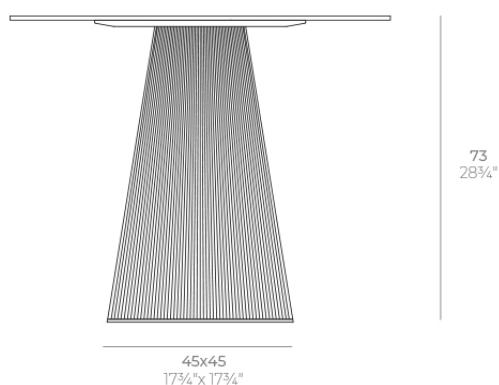

Gatsby base 45x45x73cm s50

by Ramón Esteve

The Gatsby collection, designed by Ramón Esteve, evokes the elegance and glamour of Art Deco, reminding us of the Roaring Twenties. Inspired by the bonanza, parties and excesses of that era, Gatsby combines intricate design with extraordinary simplicity, reflecting the American dream.

Info

Description

Weight: 9.5 Kg

GATSBY Mesa Base Cuadrada 45x45x73cm S50
GATSBY Square Base Table 45x45x73cm S50
ref. 54458

TABLE TOP - SOBRE

- 100 x 100 cm
34¹/₄" x 34¹/₄"
- 109 x 109 cm
43" x 43"
- 119 x 119 cm
46³/₄" x 46³/₄"