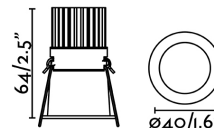

Bulb included: Yes

Transformer:

Transformer included: No

IP: 20

Class:

Material: Aluminium

Designer:

Height: 60 mm

Diameter: 40 Ø

Net Weight: 0.10 kg

Volume: 0.00021 m3

8421776178731