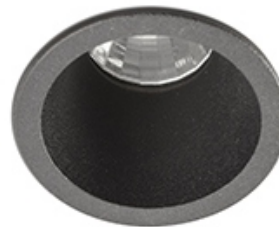

FOX black recessed 2700K

Ref. 02101002

FOX is a black round spotlight, made of aluminium and easy to install. It is designed for lighting commercial and working spaces.

Specifications

Bulb: LED 5W 2700K 25°

Bulb included: Yes

Transformer:

Transformer included: No

IP: 20

Class:

Material: Aluminium

Designer:

Height: 60 mm

Diameter: 40 Ø

Net Weight: 0.10 kg

Volume: 0.00021 m3

8421776178731