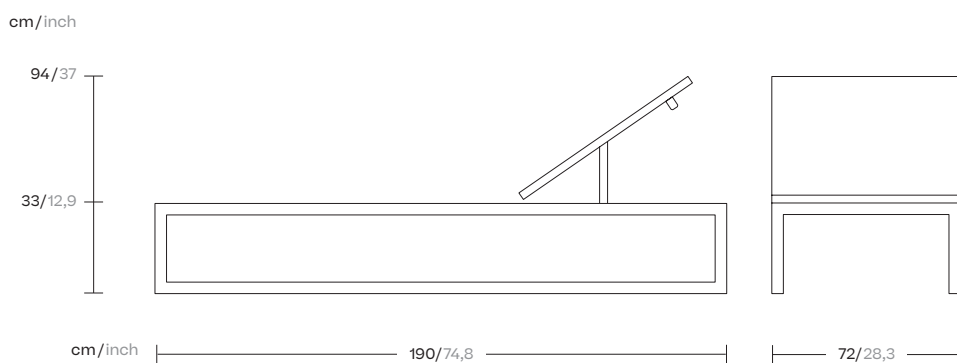

Landscape
Via deckchair
with closed legs
by Kettal Studio

kettal

Via deckchair with closed legs

Designer
Kettal Studio

Collection
Landscape

Reference
KS9402000

1/4

Landscape aims to be part of a project. It is not understood as an item apart, but instead relates to its environment and melds with it. It is the project that is important, not the product, and this is its essence. Its rationalist construction seeks to give order, form and structure to the outdoor space, although, in terms of function, it has been designed to give shelter: to shade and cool or protect from the rain and wind.