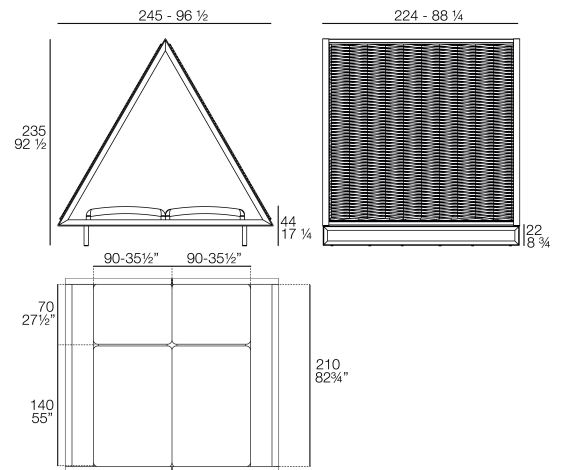

FRAME VINEYARD Daybed con capota trenzada
FRAME VINEYARD Daybed with woven rope parasol

FINISHES

BASIC

Ref. 54325

- ☐ WHITE
- ☐ GREY
- ☐ TAUPE
- ☐ ECRU