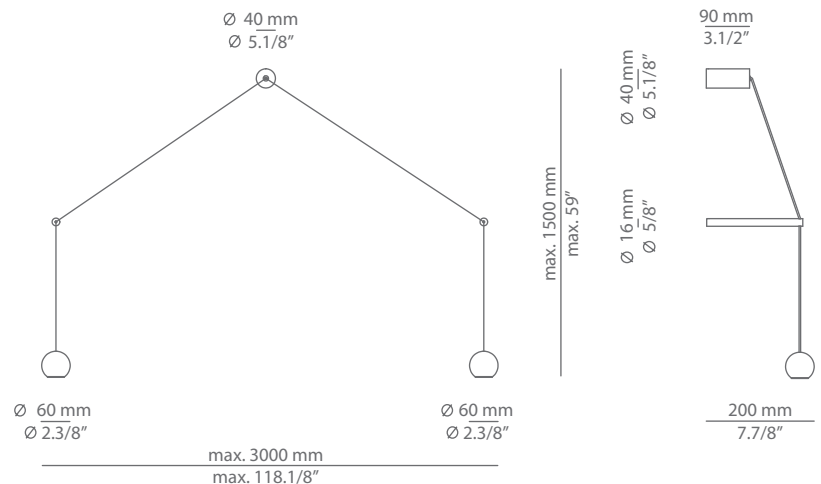

Product includes

Code	Description
114074XX0	1 single canopy
A-4072	1 double Compass wall light

SPECIAL REQUIREMENTS

Custom finishes and versions

We offer custom plated or RAL finishes and shades.

Alternate lamping and sizes available for projects. Consult our offices.

Special instructions

ESTILUZ, S.A.
Carretera d'Ogassa, s/n
17860 Sant Joan de les Abadesses
T+34 972 720 125
F+34 972 720 796

estiluz@estiluz.com
www.estiluz.com