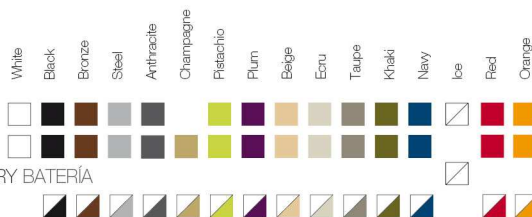

Продажа дизайнерской мебели,
света и аксессуаров
по всей России

8 (800) 500-70-36
hello@barcelonadesign.ru
www.barcelonadesign.ru F3 TUMBONA

DESCRIPTION DESCRIPTION

Made in resin of polyethylene by rotational moulding. 100% Recyclable. Item suitable for indoor and outdoor use. Available with different finishes.

Fabricado en resina de polietileno mediante moldeo rotacional con doble pared. 100% Reciclable. Apto para exterior e interior. Disponible en varios acabados.

WEIGHT PESO 30 Kg.

INCLUDE INCLUYE

Non-slipping feet.

Tacos antideslizantes.

OPTIONS OPCIONES

Outdoor cushions (thick 2"). Lacquered Tow-Tone: Lacquered finish in two different colours. Suitable for indoor and outdoor.

Acolchado para exterior (grosor 4 cm). Bicolor Lacado: Acabado lacado en dos colores diferentes. Uso exterior e interior.

REFERENCE* REFERENCIA*

60005

60005F

60005FP

ReferenceX, for example 0000A ReferenciaX, ejemplo 0000A.

* A: BASIC R: AUTORRIEGO F: LACADO W:LUZ L: LEDS B: FULL WHITE G: GLASS

FINISHES ACABADOS

COLOURS COLORES

BASIC, SELF-WATERING / AUTORRIEGO

LACQUERED / LACADO

LIGHT / LUZ, LED RGB, LED DMX, BATTERY BATERIA

TWO-TONE LAC. BICOLOR FOC

FABRIC TEJIDOS

NAUTICAL NÁUTICA

SILVERTEX

KINNASAND

Type plug available Tipo de plug disponible