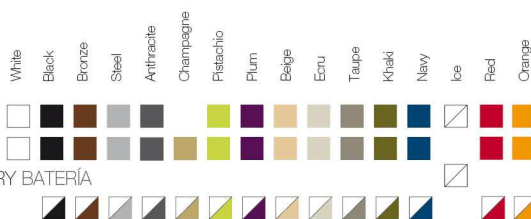

Tacos antideslizantes.

OPTIONS OPCIONES

Lacquered Two-Tone: Lacquered finish in two different colours. Suitable for indoor and outdoor.

Bicolor Lacado: Acabado lacado en dos colores diferentes. Uso exterior e interior.

REFERENCE* REFERENCIA*

60002 60002F 60004 60004F 60004F

F3 Table
F3 Mesa

ReferenceX, for example 0000A ReferenciaX, ejemplo 0000A.

* A: BASIC R: AUTORRIEGO F: LACADO W:LUZ L: LEDS B: FULL WHITE G: GLASS

FINISHES ACABADOS

COLOURS COLORES

BASIC, SELF-WATERING / AUTORRIEGO

LACQUERED / LACADO

LIGHT / LUZ, LED RGB, LED DMX, BATTERY BATERIA

TWO-TONE LAC. BICOLOR FOC

FABRIC TEJIDOS

NAUTICAL NÁUTICA

SILVERTEXT

COLOURS COLORES

BASIC, SELF-WATERING / AUTORRIEGO

LACQUERED / LACADO

LIGHT / LUZ, LED RGB, LED DMX, BATTERY BATERIA

TWO-TONE LAC. BICOLOR FOC

FABRIC TEJIDOS

NAUTICAL NÁUTICA

SILVERTEX