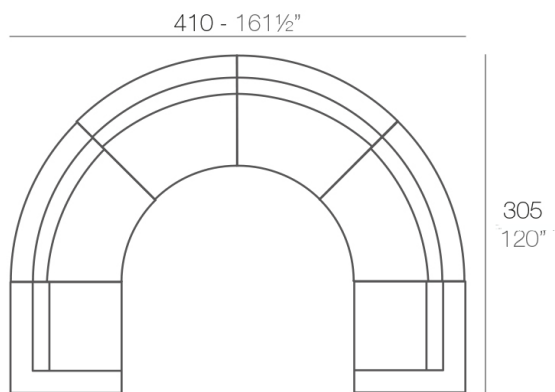

Combinations

- **1 x 54077** Módulo Izquierdo - Sectional Sofa Left
- **4 x 54169** Módulo Circular - Curved Sectional Sofa
- **1 x 54078** Módulo Derecho - Sectional Sofa Right