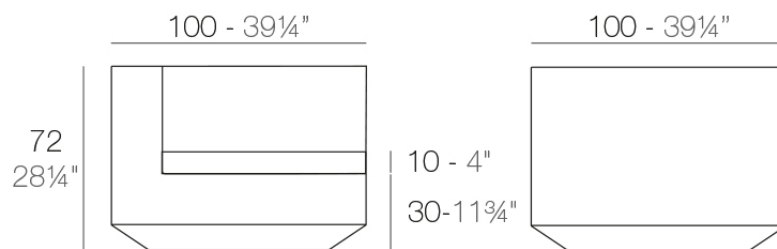

### Description

Made of polyethylene resin by rotational moulding. 100% Recyclable. Item suitable for indoor and outdoor use. Available in different finishes.

Weight: 26.68 Kg

VELA Sofá Módulo Derecho  
VELA Sectional Sofa Right