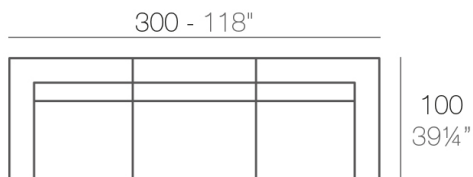

- **1 x 54026** Módulo Central - Sectional Sofa Armless
- **1 x 54077** Módulo Izquierdo - Sectional Sofa Left
- **1 x 54078** Módulo Derecho - Sectional Sofa Right