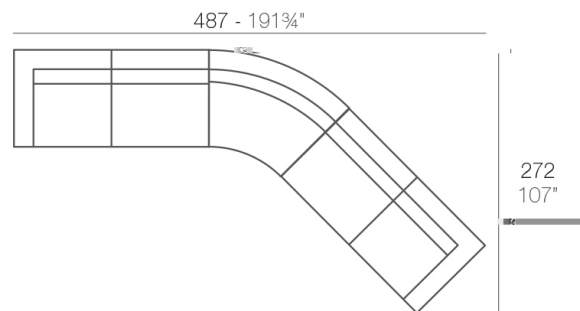

- **1 x 54077** Módulo Izquierdo - Sectional Sofa Left
- **2 x 54026** Módulo Central - Sectional Sofa Armless
- **1 x 54169** Módulo Circular - Curved Sectional Sofa
- **1 x 54078** Módulo Derecho - Sectional Sofa Right