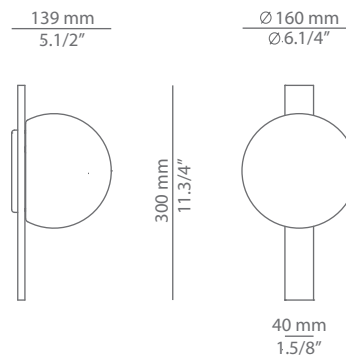

Contract option

Wall light with laser cut signage

SPECIAL REQUIREMENTS

Custom finishes and versions

Alternate lamping, versions and finishes available for projects. Consult our offices.

Special instructions