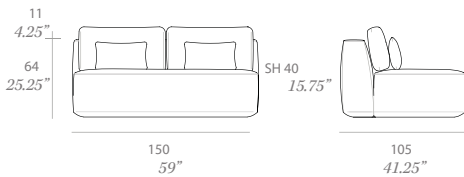

## Double central module / módulo central doble

Studio expormim 2014

C878

Module made of high resistance aluminum tube and upholstered with foam of different densities. Possibility of customization through a wide variety of technical fabrics completely suitable for outdoor use. Upholstery\*.  
2 loose cushions 19.75"x 12.5" included.

### Shipment details

Qty	1 module (1 box)
Volume	1,16 m3 / 41 ft3
Gross weight	45 kg / 99 lb
Net weight	38 kg / 84 lb
Item dimensions (width x depth x height)	150 x 105 x 64 cm 59" x 41.25" x 25.25"
COM (1, 40 - 1,50 m / 54"-59")	upholstered: 8 m / 8.8 yd loose cushions: 1 m / 1.1 yd