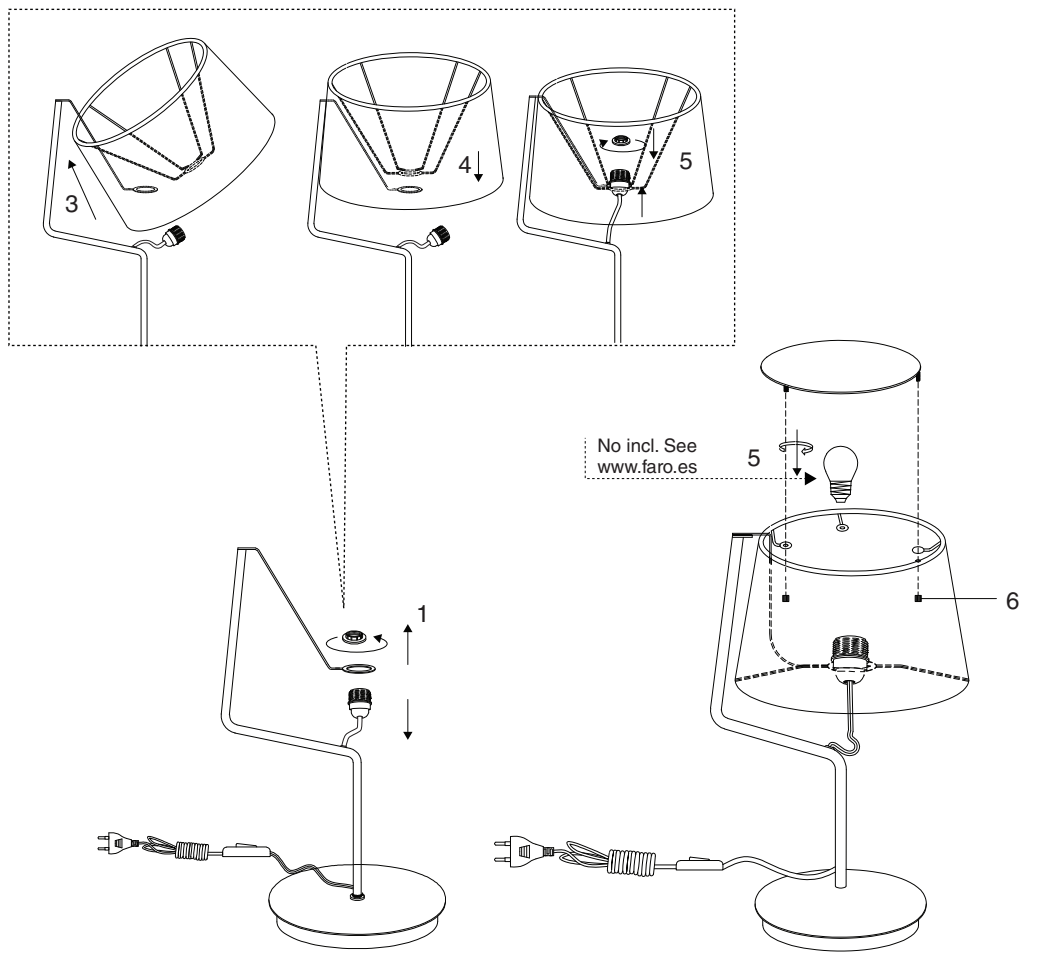

- ref . 29332 White
- ref . 29333 Black

- ref . 29335 White
- ref . 29336 Black

TECHNICAL FEATURES

1 X E27 MAX 15W LED no incl.

Together we take care of the planet. This is why we reduce paper consumption. Please refer to the safety, maintenance and warranty instructions at www.faro.es. If you cannot access it, call us at +34 937 723 965 or write to export@faro.es.