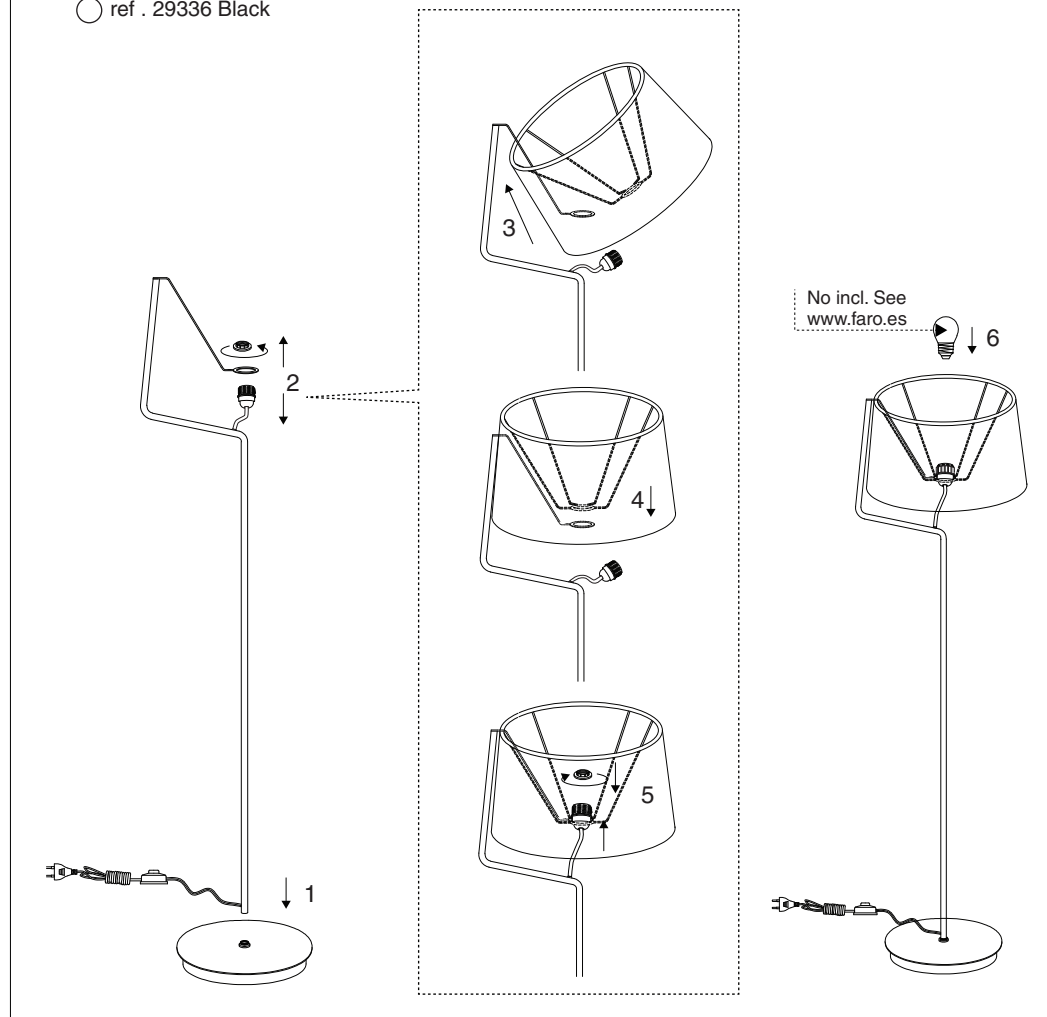

- ref . 29332 White
- ref . 29333 Black

- ref . 29335 White
- ref . 29336 Black

TECHNICAL FEATURES

1 X E27 MAX 15W LED no incl.

Together we take care of the planet. This is why we reduce paper consumption. Please refer to the safety, maintenance and warranty instructions at www.faro.es. If you cannot access it, call us at +34 937 723 965 or write to export@faro.es.