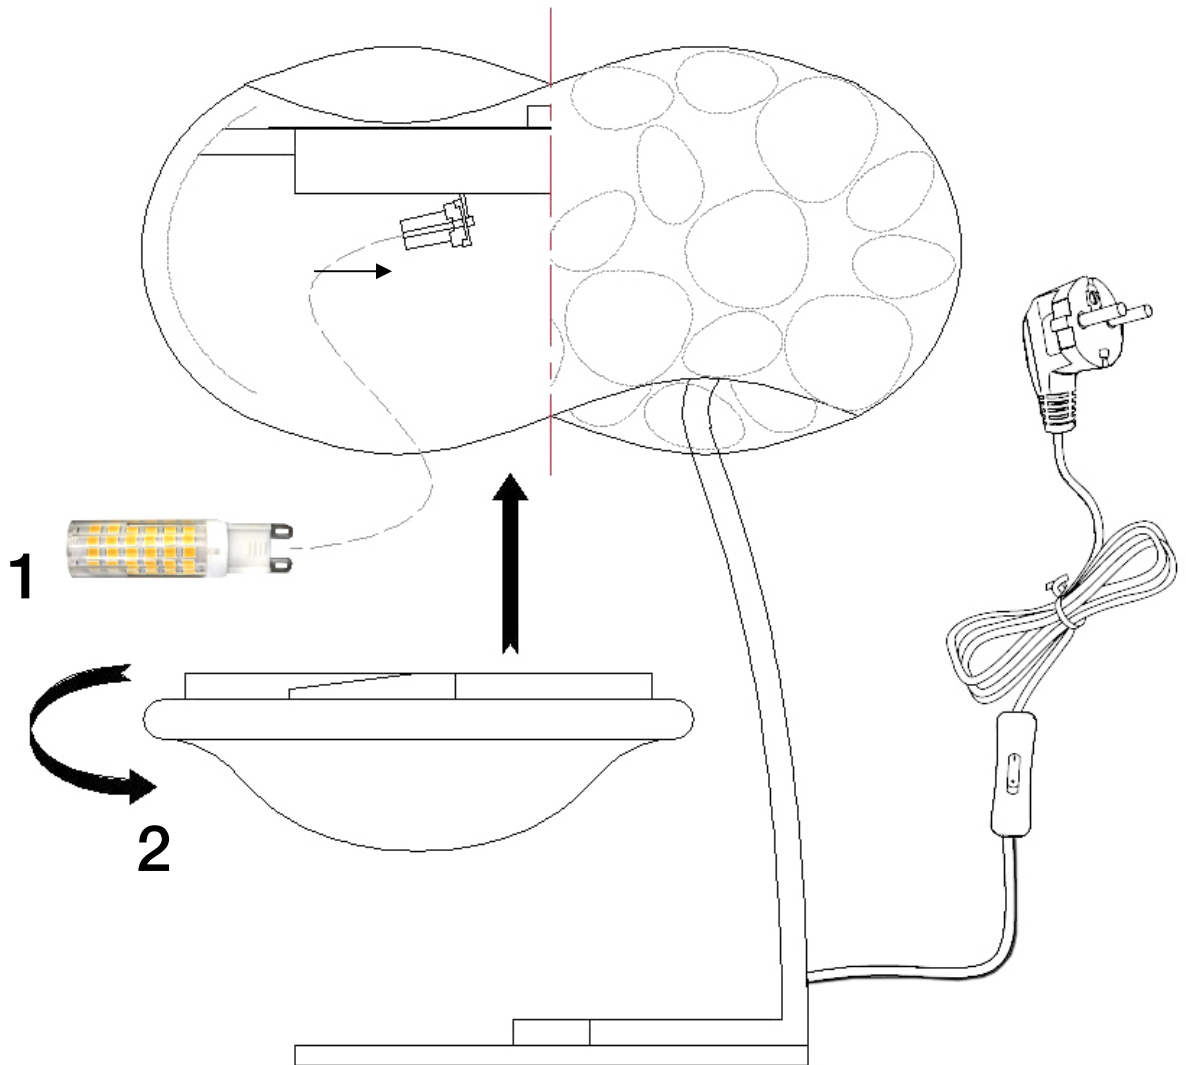

Para ver la ficha técnica de producto completa, puede usar el siguiente código QR:

You may use the following QR code to view the complete technical data sheet of the product:

If you have any technical questions, please do not hesitate to contact our technical Department.
We are at your disposal in our email: irodriguez@schuller.es