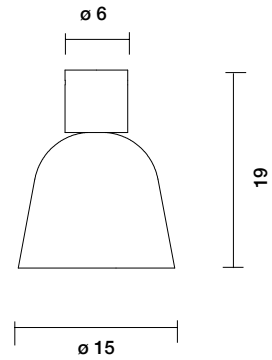

LIGHTO C GR

by Jaime Hayon, 2016

Ceiling lamp. Structure in black matt lacquered steel. Dome in golden glossy or black chrome electroplated. Cob led unit included and dimmable with phase-cut dimmers.

Type: Ceiling lamp

Environment: Indoor

Structure: Steel

Voltage: 230 V

Supply: Terminal strip

Light Source: LED COB 15W 2700K 1275Lm
included

LIGHTO C GR

160000600986 black matt - black chrome
160000600991 black matt - golden glossy

 0.9 kg
1.5 kg

CE   IP-20