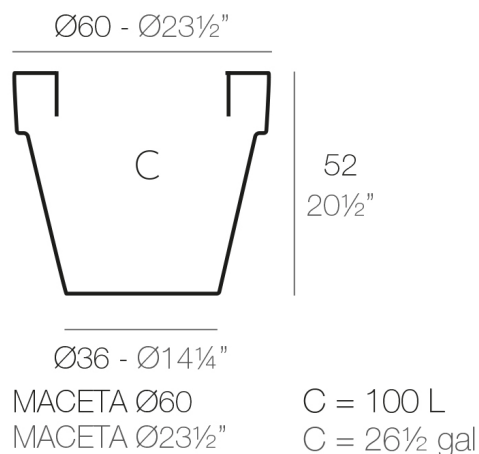

PLANTER Ø60×52

By **MACETEROS**

View online: <https://www.vondom.com/products/40160>

Features

Description

Pot made of polyethylene resin by rotational moulding. 100% Recyclable. Item suitable for indoor and outdoor use. Available in different finishes.

Weight

2 Kg

FINISHES

SIMPLE

Ref. 40160

Matt finishes pot one wall

- ICE
- WHITE
- BLACK
- BRONZE
- STEEL
- ANTHRACITE
- RED
- PISTACHIO
- ORANGE
- KHAKI
- NAVY
- PLUM
- TAUPE
- ECRU

 BEIGE