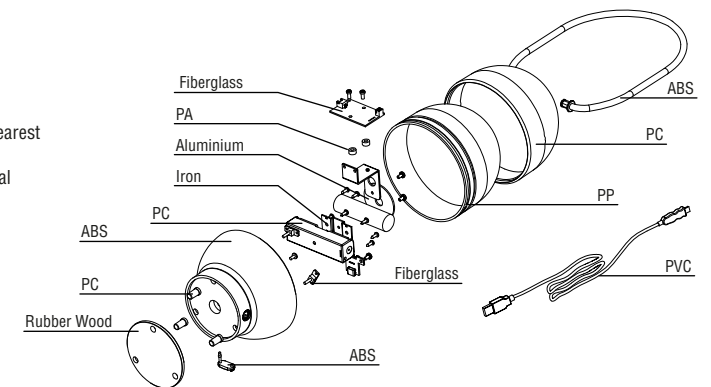

TECHNICAL FEATURES

LED 6W 2700K

	This product contains a light source of energy efficiency class F Este producto contiene una fuente luminosa de la clase eficiencia energética F		Lifetime 30000 Hours
			Battery discharge time max 5hr
	Battery 3.7V 2600mA		Built-in Rechargeable Lithium Battery Non-replaceable
	Cycle life (300 cycles) ≥ 80% (battery capacity)		Storage Temp range ≥0-45°C

When the luminaire reaches its end of life, take it to the nearest clean point.
Recicle la luminaria en el punto verde cuando ésta llegue al final de su vida útil.

Together we take care of the planet