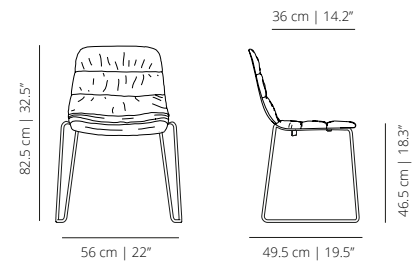

viccarbe

Maarten

Designed by Victor Carrasco

Technical info - Outdoor

V01

MAARTEN SLED BASE

MAAPTEX soft upholstery

 x4 Stackable up to 4 units.