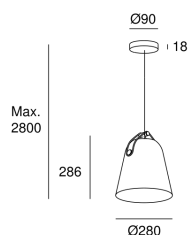

Napa Big

Nahtrang Design

00-7993-EM-EM

Pendant Napa Big E27 23W Stone grey

TECHNICAL FEATURES

IP20

Power (W) : Max. power 23W

Total power consumption of light (W) : 23W

Structure material : Steel

Structure finish : Stone grey

Recommended light bulb : E27

Smart Compatible

- 71-8219-00-00: Light For Life
- 71-A697-00-00: Casambi

Voltage / frequency : 100-240V/50-60Hz

Max. temperature : 25°C

Net weight (kg): 1.6

Packaged weight (kg): 2.33

Packaging: -mm x -mm x -mm