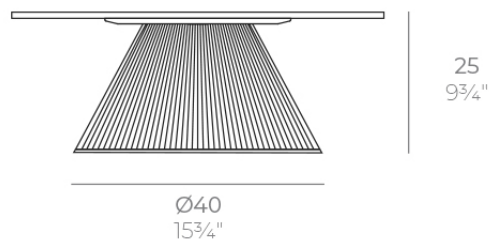

Gatsby base ø40x25 s30

by Ramón Esteve

The Gatsby collection, designed by Ramón Esteve, evokes the elegance and glamour of Art Deco, reminding us of the Roaring Twenties. Inspired by the bonanza, parties and excesses of that era, Gatsby combines intricate design with extraordinary simplicity, reflecting the American dream.

Info

Description

The Gatsby tables, designed by Ramón Esteve for Vondom, evoke the essence of Art Deco and the opulence of the 1920s. Available with a polyethylene base in circular or square shapes, these tables stand out for their versatility and elegance.

Weight: 2.38 Kg

GATSBY Mesa Base Redonda Ø40x25cm S30
GATSBY Round Base Table Ø40x25cm S30
ref. 54440

TABLE TOP - SOBRE

- Ø50 cm
Ø19 1/4"
- Ø59 cm
Ø23 1/4"
- Ø69 cm
Ø27 1/4"

Finishes

finishes

BASIC

Ref. 54440