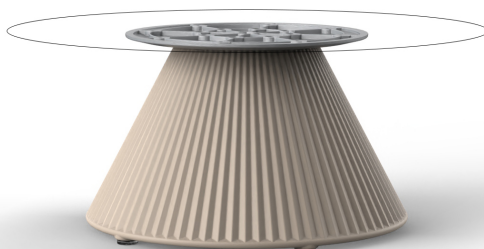

Gatsby base ø40x25 s30

by Ramón Esteve

The Gatsby collection, designed by Ramón Esteve, evokes the elegance and glamour of Art Deco, reminding us of the Roaring Twenties. Inspired by the bonanza, parties and excesses of that era, Gatsby combines intricate design with extraordinary simplicity, reflecting the American dream.

Info

Description

The Gatsby tables, designed by Ramón Esteve for Vondom, evoke the essence of Art Deco and the opulence of the 1920s. Available with a polyethylene base in circular or square shapes, these tables stand out for their versatility and elegance.

Weight: 2.38 Kg

GATSBY Mesa Base Redonda Ø40x25cm S30
GATSBY Round Base Table Ø40x25cm S30
ref. 54440

TABLE TOP - SOBRE

- Ø50 cm
Ø19 1/4"
- Ø59 cm
Ø23 1/4"
- Ø69 cm
Ø27 1/4"

Finishes

finishes

BASIC

Ref. 54440