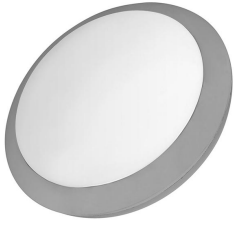

## Ford Round

## PX-1801-GRI

Ceiling fixture IP65 Ford Round E27 20W Grey 2300lm

### TECHNICAL FEATURES

IP65 IK10

Power (W) : Max. power 20W

Total power consumption of light (W) : 40W

Real lumens : 2300

Real lm/W : 58

Lens / reflector angle : HORIZONTAL 120°

UGR : <=22

Structure material : Polycarbonate + ABS

Structure finish : Grey

Diffuser material : Polycarbonate

Diffuser finish : Opal

Max. size of light bulb : 150/50 mm

Recommended light bulb : E27

Voltage / frequency : 100-240V/50-60Hz