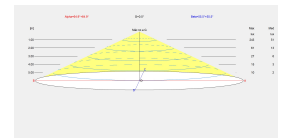

### LUMINOTECHNIC FEATURES

Lampholder: 2 x E27

Luminance 90°65°: 2965

UGR	
S=0.250	
Ceiling / cavity	0.7
Walls	0.5
Working Plane	0.2
Room dimensions	X=4H, Y=8H
UGR crosswise	21.9
UGR lengthwise	20.4