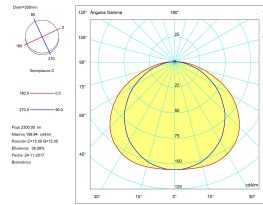

### LUMINOTECHNIC FEATURES

Lampholder: 2 x E27

Luminance 90°65°: 2965

UGR	
S=0.250	
Ceiling / cavity	0.7
Walls	0.5
Working Plane	0.2
Room dimensions	X=4H, Y=8H
UGR crosswise	21.9
UGR lengthwise	20.4