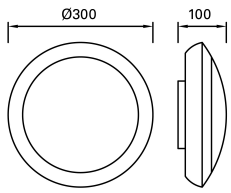

### TECHNICAL FEATURES

IP65 IK10

Power (W) : Max. power 20W

Total power consumption of light (W) : 40W

Real lumens : 2300

Real lm/W : 58

Lens / reflector angle : HORIZONTAL 120°

UGR : <=22

Structure material : Polycarbonate + ABS

Structure finish : Grey

Diffuser material : Polycarbonate

Diffuser finish : Opal

Max. size of light bulb : 150/50 mm

Recommended light bulb : E27

Voltage / frequency : 100-240V/50-60Hz

### LUMINOTECHNIC FEATURES

Lampholder: 2 x E27

Luminance 90°65°: 2965

UGR	
S=0.250	
Ceiling / cavity	0.7
Walls	0.5
Working Plane	0.2
Room dimensions	X=4H, Y=8H
UGR crosswise	21.9
UGR lengthwise	20.4