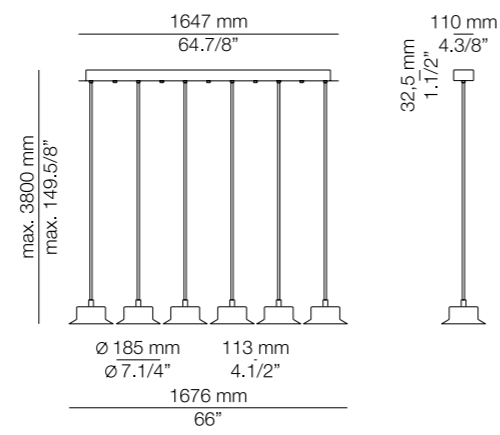

# ROUND CANOPY

MAINE L73.3S

MAINE L92.4S

MAINE L165.6S

MAINE R40.3S

MAINE R70.7S

MAINE R100.17S

# LINEAR CANOPY

MAINE L73.2M

MAINE L92.3M

MAINE L165.4M

MAINE R40.2S1M

MAINE R70.4S3M

MAINE R100.7S4M

MAINE M5S

### Finish body

- 26 BLK
- 44 CP
- 61 S GLD
- 74 WH