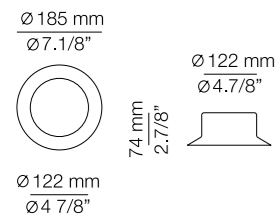

t-3410L / A-3410L

LED 10W **A+**
(2700K / Ang.120° / >90CRI)
230V / Typ* 730 lumens
Dimmable Triac