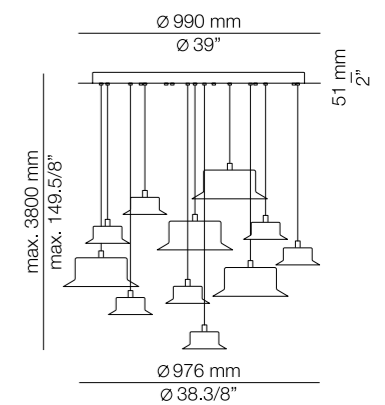

# LINEAR CANOPY

MAINE L73.2M

MAINE L92.3M

MAINE L165.4M

MAINE R40.2S1M

MAINE R70.4S3M

MAINE R100.7S4M

MAINE M5S

### Finish body

- 26 BLK
- 44 CP
- 61 S GLD
- 74 WH