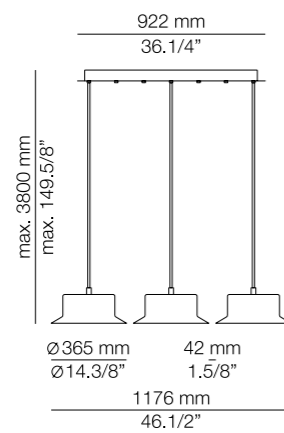

# ROUND CANOPY

MAINE L73.3S

MAINE L92.4S

MAINE L165.6S

MAINE R40.3S

MAINE R70.7S

MAINE R100.17S

# LINEAR CANOPY

MAINE L73.2M

MAINE L92.3M

MAINE L165.4M

MAINE R40.2S1M

MAINE R70.4S3M

MAINE R100.7S4M

MAINE M5S

### Finish body

- 26 BLK
- 44 CP
- 61 S GLD
- 74 WH