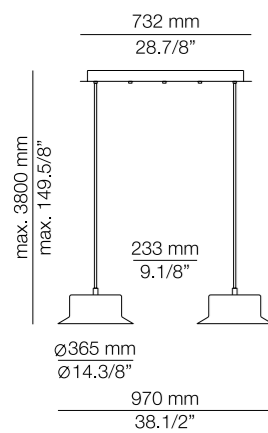

# ROUND CANOPY

MAINE L73.3S

MAINE L92.4S

MAINE L165.6S

MAINE R40.3S

MAINE R70.7S

MAINE R100.17S

# LINEAR CANOPY

MAINE L73.2M

MAINE L92.3M

MAINE L165.4M

MAINE R40.2S1M

MAINE R70.4S3M

MAINE R100.7S4M

MAINE M5S

### Finish body

- 26 BLK
- 44 CP
- 61 S GLD
- 74 WH