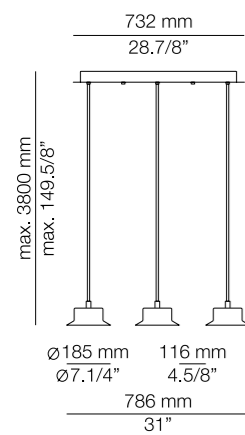

# ROUND CANOPY

MAINE L73.3S

MAINE L92.4S

MAINE L165.6S

MAINE R40.3S

MAINE R70.7S

MAINE R100.17S

# LINEAR CANOPY

MAINE L73.2M

MAINE L92.3M

MAINE L165.4M

MAINE R40.2S1M

MAINE R70.4S3M

MAINE R100.7S4M

MAINE M5S

### Finish body

- 26 BLK
- 44 CP
- 61 S GLD
- 74 WH