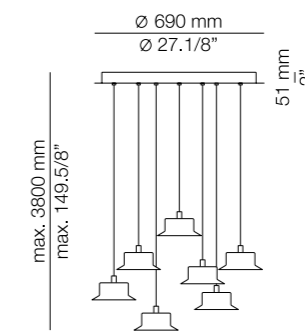

# ROUND CANOPY

MAINE L73.3S

MAINE L92.4S

MAINE L165.6S

MAINE R40.3S

MAINE R70.7S

MAINE R100.17S

# LINEAR CANOPY

MAINE L73.2M

MAINE L92.3M

MAINE L165.4M

MAINE R40.2S1M

MAINE R70.4S3M

MAINE R100.7S4M

MAINE M5S

### Finish body

- 26 BLK
- 44 CP
- 61 S GLD
- 74 WH