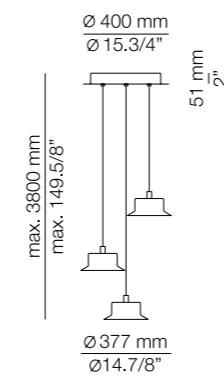

# ROUND CANOPY

MAINE L73.3S

MAINE L92.4S

MAINE L165.6S

MAINE R40.3S

MAINE R70.7S

MAINE R100.17S

# LINEAR CANOPY

MAINE L73.2M

MAINE L92.3M

MAINE L165.4M

MAINE R40.2S1M

MAINE R70.4S3M

MAINE R100.7S4M

MAINE M5S

### Finish body

- 26 BLK
- 44 CP
- 61 S GLD
- 74 WH