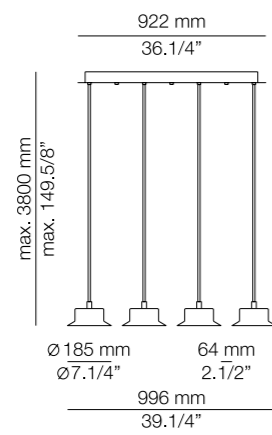

# ROUND CANOPY

MAINE L73.3S

MAINE L92.4S

MAINE L165.6S

MAINE R40.3S

MAINE R70.7S

MAINE R100.17S

# LINEAR CANOPY

MAINE L73.2M

MAINE L92.3M

MAINE L165.4M

MAINE R40.2S1M

MAINE R70.4S3M

MAINE R100.7S4M

MAINE M5S

### Finish body

- 26 BLK
- 44 CP
- 61 S GLD
- 74 WH