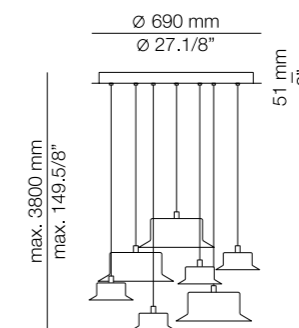

# LINEAR CANOPY

MAINE L73.2M

MAINE L92.3M

MAINE L165.4M

MAINE R40.2S1M

MAINE R70.4S3M

MAINE R100.7S4M

MAINE M5S

### Finish body

- 26 BLK
- 44 CP
- 61 S GLD
- 74 WH