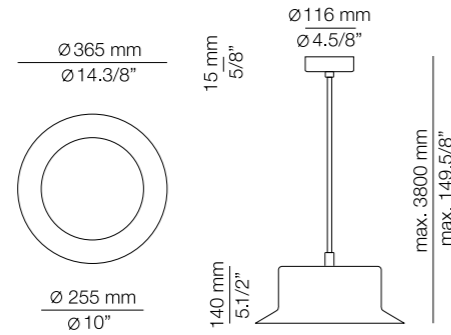

T-3416LS

LED 15W **A+**
(2700K / Ang.120° / >90CRI)
230V / Typ* 1092 lumens
Dimmable Triac