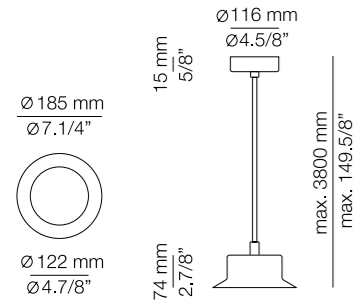

MAINE

T-3415LS

LED 10W **A+**
(2700K / Ang.120° / >90CRI)
230V / Typ* 730 lumens
Dimmable Triac