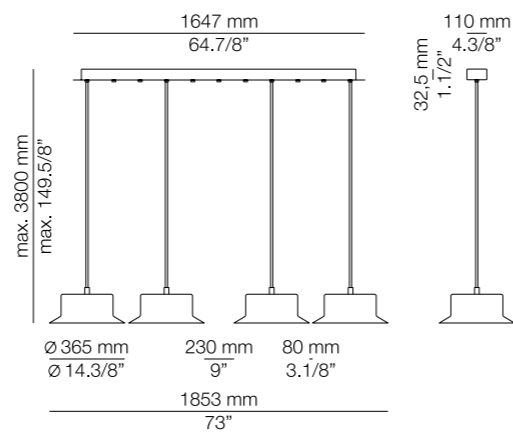

# ROUND CANOPY

MAINE L73.3S

MAINE L92.4S

MAINE L165.6S

MAINE R40.3S

MAINE R70.7S

MAINE R100.17S

# LINEAR CANOPY

MAINE L73.2M

MAINE L92.3M

MAINE L165.4M

MAINE R40.2S1M

MAINE R70.4S3M

MAINE R100.7S4M

MAINE M5S

### Finish body

- 26 BLK
- 44 CP
- 61 S GLD
- 74 WH