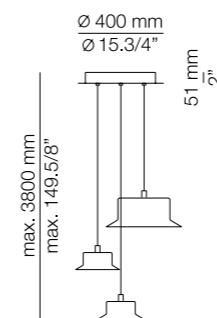

# LINEAR CANOPY

MAINE L73.2M

MAINE L92.3M

MAINE L165.4M

MAINE R40.2S1M

MAINE R70.4S3M

MAINE R100.7S4M

MAINE M5S

### Finish body

- 26 BLK
- 44 CP
- 61 S GLD
- 74 WH