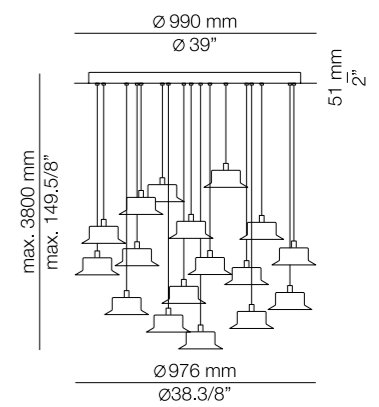

# ROUND CANOPY

MAINE L73.3S

MAINE L92.4S

MAINE L165.6S

MAINE R40.3S

MAINE R70.7S

MAINE R100.17S

# LINEAR CANOPY

MAINE L73.2M

MAINE L92.3M

MAINE L165.4M

MAINE R40.2S1M

MAINE R70.4S3M

MAINE R100.7S4M

MAINE M5S

### Finish body

- 26 BLK
- 44 CP
- 61 S GLD
- 74 WH