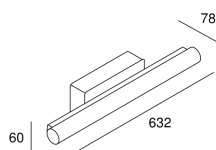

Toilet Slim 632mm

Carlos Santolaria & Manel
Llusca

05-6396-21-M1

Bathroom Wall Light IP44 Toilet Slim 632mm LED 22W 3000K 1777lm

TECHNICAL FEATURES

IP44

Power (W) : 22W

Total power consumption of light (W) : 25W

Net weight (kg): 1.1

Packaged weight (kg): 1.56

Packaging: 120mm x 120mm x 710mm

4 Un