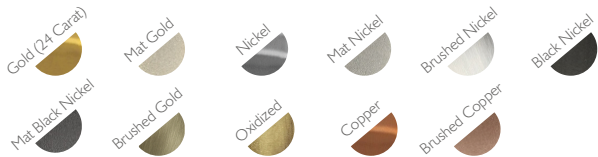

TPOLOGY | WALL LAMP

NAME | Riviera
REF. | 9701.2

DIMENSIONS

Height: 50 cm Diameter: 9cm

WEIGHT

Net Weight: 2kg Gross Weight: 5kg

LAMPS

Number: 2 Type: 40W max | G9

PACKING

Dimension: 21x28x58 cm

METAL FINISHING

Lacquered \\ Shine or mat \\ All RAL colours available

- CE - Products manufactured according the European norm of security EN 60 598-1.
- F - Products adjusted for instalation in surfaces normally inflammable.
- - Products of class II. The electric isolation is double or reinforced.
- EE - Products with the possibility of instalation of low-energy consumption bulbs.