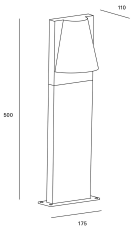

### TECHNICAL FEATURES

IP44

Power (W) : Max. power 7W

Total power consumption of light (W) : 7W

Structure material : Aluminium

Structure finish : Urban grey

Diffuser material : Glass

Diffuser finish : Semitransparent

Max. size of light bulb : 55/ø50 mm

Recommended light bulb : GU10

Voltage / frequency : 100-240V/50-60Hz

Warranty : 5 Years

Resistant to marine environments : No

Energy efficiency : Light bulb not included

### LOGISTICS

Net weight (kg): 1.44

Packaged weight (kg): 1.78

Packaging: 540mm x 130mm x 185mm

4 Un