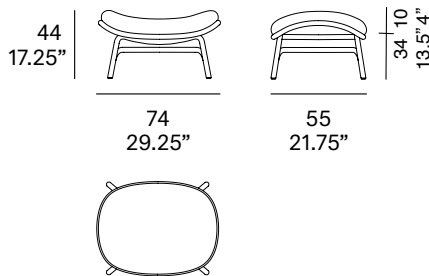

indoor

Armadillo Footstool / banqueta

MUT Design, 2020

T036

Footstool with structure made of peeled and tinted natural rattan of 32 mm/1.26" diameter. Seat manufactured in peeled and tinted natural rattan of 28 mm/1.1" diameter. Finished with a three step water-based coating (dye, base coat and top coat) highly resistant to solar radiation thanks to UV filters. Possibility of customization through a wide variety of high performance technical fabrics. Protective caps with removable plastic-felt inserts.

Shipment details

Qty	1 footstool (1 box)
Volume	0,29 m ³ / 10.2 ft ³
Gross weight	8 kg / 17.6 lb
Net weight	4,5 kg / 9.9 lb
Box dimensions (approx.)	80 x 61 x 59 cm 31.5" x 24" x 23.25"
Item dimensions (width x depth x height)	74 x 55 x 44 cm 29.25" x 21.75" x 17.25"
COM (1, 40 - 1,50 m / 54"-59")	cushion: 1 m / 1.1 yd