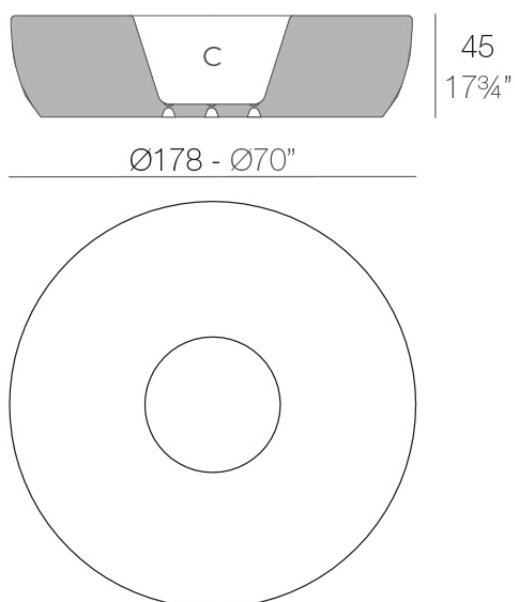

Info

Description

Pot made of polyethylene resin by rotational moulding. 100% Recyclable. Item suitable for indoor and outdoor use. Available in different finishes.

Weight: 60 Kg

VASES Isla. Grosor Acollchado Isla: 4 cm.

C = Ø69 x 39 cm

VASES Island. Thick Cushion: 4 cm / 1 1/2"

C = Ø27 1/4" x 15 1/4"

Accessories

- **Fabric**

Fabric

Finishes

finishes