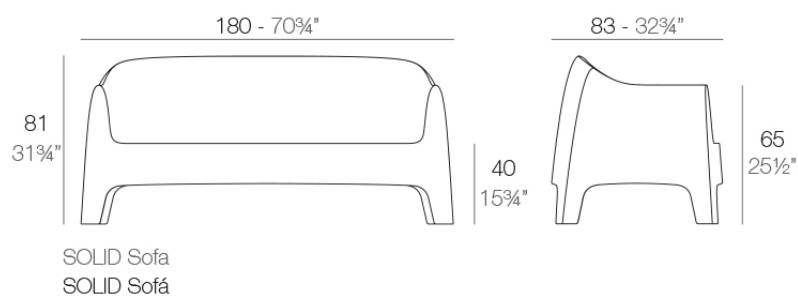

Info

Description

Made of injected polypropylene with mineral additives. Stackable. Available in several colors. Item suitable for indoor and outdoor use.

Weight: 30 Kg

Accessories

- **Fabric**

Fabric

Finishes