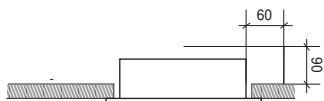

for GU10

OFF

H.
min. 90mm

Ø100mm

1 2 3 4 5

refs. 43401, 43411

refs. 43402, 43412

100V~240V
~50Hz/60Hz

not incl

for MR 16

OFF

H.
min. 70mm

Ø100mm

1 2 3 4

refs. 43401, 43411

refs. 43402, 43412

12V

not incl

LIGHT SOURCE OPTIONS - OPCIONES DE FUENTE DE LUZ

GU10 MAX 8W LED (not included)
socket - portalámparas (not included)