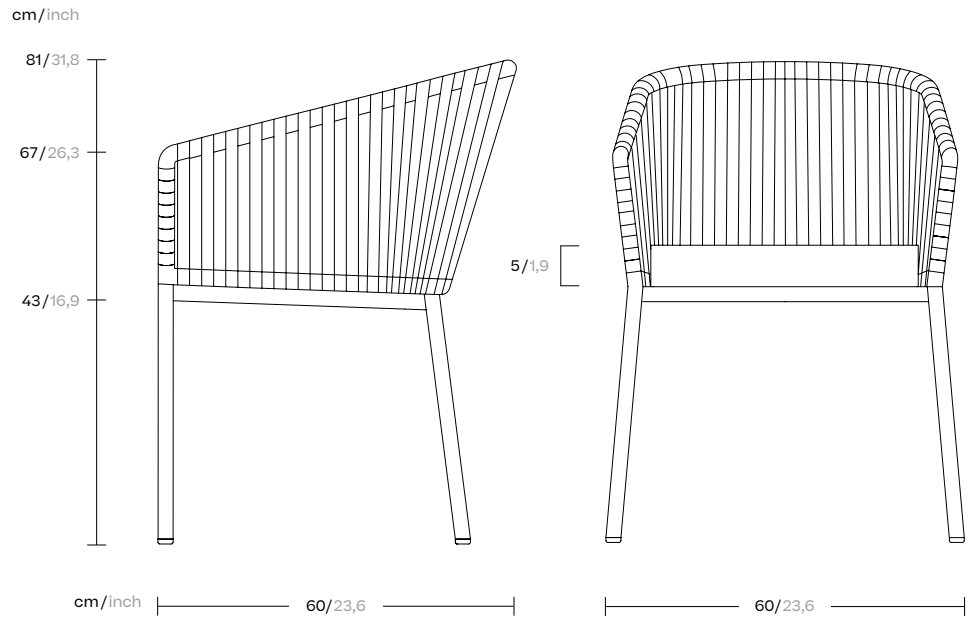

Bitta

Dining armchair

Bela rope aluminium

by Rodolfo Dordoni

kettal

Dining armchair bela rope aluminium

Designer
Rodolfo Dordoni

Collection
Bitta

Reference
KS7000100

1/6

Kettal Bitta is characterised by a combination of aluminium frames, seats of braided polyester and comfortable cushions, teak and stone for the table tops. My aim was to create dense braiding that would still let the air through, reminiscent of the braiding of the ropes used to moor boats (hence the name Bitta, which means 'mooring' in Italian), which makes the pieces look lightweight but, at the same time, they look just like cosy nests in natural colours to sit back and relax in.