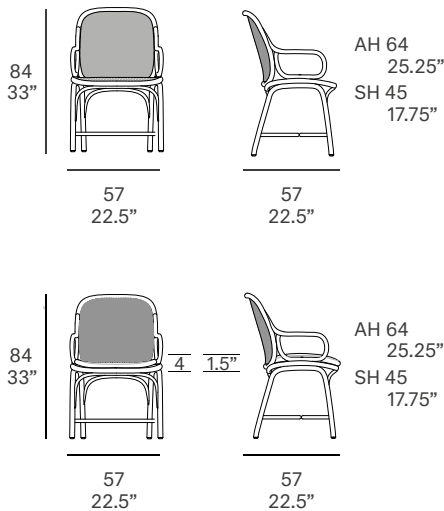

indoor

Frames

Dining armchair with rattan legs / sillón comedor con patas de rattan

Jaime Hayon, 2018

T041 R

Dining chair with structure made of peeled and tinted natural rattan 28 mm/1.10" in diameter. Seat and backrest manufactured in tinted natural wicker ("octagonal wicker") and legs finished in rattan. Optional cushions with upholstery available in: natural or faux leather, virgin wool fabrics, velvet and polypropylene. Finished with a three step coating (dye, base coat and top coat) highly resistant to solar radiation thanks to UV filters. Protective caps with removable plastic-felt inserts.

Shipment details

Qty	1 armchair (1 box)
Volume	0,35 m3 / 12.4 ft3
Gross weight	7,25 kg / 16 lb
Net weight	4 kg / 8.8 lb
Item dimensions (width x depth x height)	57 x 57 x 84 cm 22.5" x 22.5" x 33"
COM (1, 40 - 1,50 m / 54"-59")	seat cushion: 0,60 m / 0.66 yd